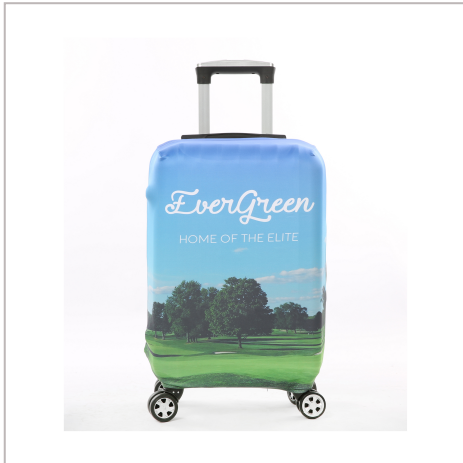

## Luggage Cover

LUGGAGE COVERS ARE PERFECT FOR ANY HOLIDAY OR BUSINESS TRIP. THEY ARE THE PERFECT SOLUTION FOR TURNING ANY SUITCASE IN TO A BRANDED SUITCASE. THEY ARE PRINTED FULL COLOUR, MAKING THEM PERFECT FOR GETTING YOUR BRAND SEEN, AS WELL AS ADDING PROTECTION TO YOUR SUITCASE. MADE FROM A STRETCHY SPANDEX MATERIAL AND AVAILABLE IN 4 SIZES. MACHINE WASHABLE. MINIMUM OF ONLY 15PCS.

<b>FITTING</b>	Zip at bottom
<b>BRANDING METHOD</b>	Dye Sublimation
<b>MATERIAL</b>	90% Polyester & 10% Spandex
<b>COLOURS</b>	Full colour print
<b>SIZE</b>	Choice of 4
<b>PRINT AREA</b>	All over
<b>UNIT WEIGHT</b>	0.2kg (based on Small 18"-20")
<b>MOQ</b>	15
<b>PACKING</b>	Individually Poly Bagged
<b>CARTON QUANTITY</b>	60pcs
<b>CARTON WEIGHT</b>	12kg (based on Small 18"-20")
<b>CARTON DIMENSIONS</b>	55x34x28cm
<b>ARTWORK</b>	Required in any vectorised file format
<b>PRODUCTION PROOF</b>	Visuals supplied within 24 hours
<b>PRE PRODUCTION SAMPLE</b>	Approx 2 weeks from artwork approval
<b>BULK TURNAROUND</b>	Approx 3 weeks from artwork approval
<b>COMMODITY CODE</b>	6307900000
<b>COUNTRY OF MANUFACTURE</b>	China