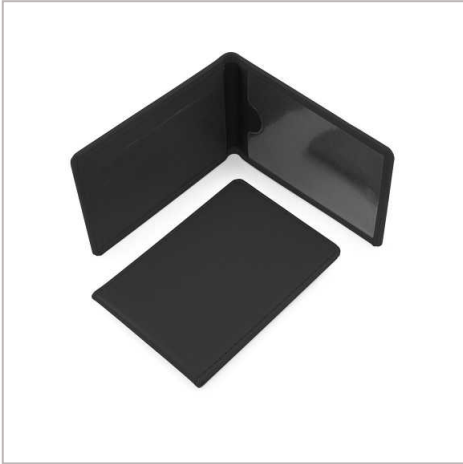

Season Ticket Or ID Card Case In Black Vegan Belluno PU.

PRODUCT TYPE	SimpleProduct
ORDER MINIMUM QUANTITY	50
ORDER MAXIMUM QUANTITY	9999

SEASON TICKET OR ID CARD CASE BLACK SOFT TOUCH BELLUNO PU WITH A REAL LEATHER LOOK AND FEEL. BELLUNO HAS A UNIQUE COLOUR CHANGE WHEN DEBOSSSED, MAKING YOUR BRANDING DISTINCTIVE AND ACCURATE EVEN ON FINE DETAIL. PRODUCT FEATURES INCLUDE LANDSCAPE FORMAT, FOLDED AND STITCHED EDGES FOR A QUALITY FINISH, ONE CLEAR POCKET IDEAL TO HOLD A TRAVEL OR OYSTER CARDS, IDENTITY CARDS, SEASON TICKETS OR LICENCE CARDS, ONE SOLID POCKET IDEAL FOR CREDIT CARDS OR BUSINESS CARDS, ALSO AVAILABLE MADE TO ORDER IN 20 COLOURS WITH AN OPTION OF CONTRAST STITCHING AND OR CONTRAST INTERIORS AT A SMALL ADDITIONAL COST.